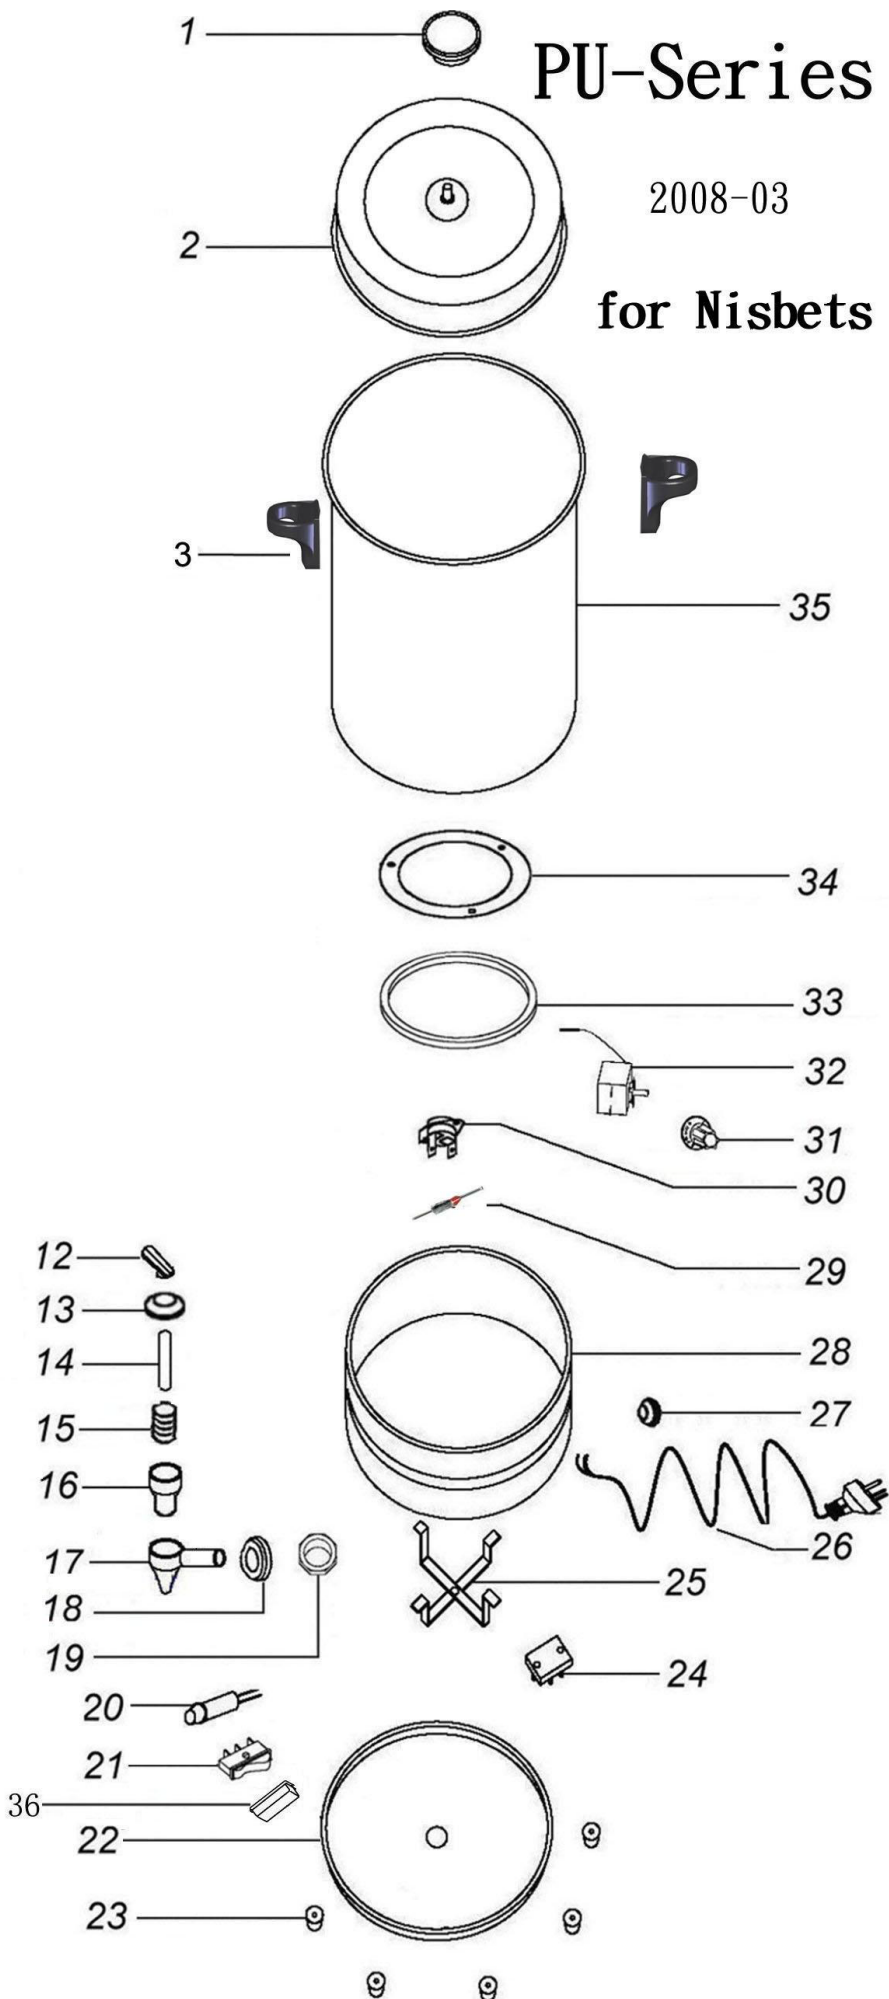

# PU-Series

2008-03

## for Nisbets

Machine	Explode	Code	Description	Stocked Line	Special Order	Not Available
CC190	1	AC615	Cap's Shaft	✓	~	~
CC190	2	AC616	Urn's Cap	✓	~	~
CC190	3	AC620	Handle	✓	~	~
CC190	4	n/a	n/a	~	~	x
CC190	5	n/a	n/a	~	~	x
CC190	6	n/a	n/a	~	~	x
CC190	7	n/a	n/a	~	~	x
CC190	8	n/a	n/a	~	~	x
CC190	9	n/a	n/a	~	~	x
CC190	10	n/a	n/a	~	~	x
CC190	11	n/a	n/a	~	~	x
CC190	12	AC621	Complete Tap Assembly	✓	~	~
CC190	13	As Expld 12	n/a	~	~	x
CC190	14	As Expld 12	n/a	~	~	x
CC190	15	As Expld 12	n/a	~	~	x
CC190	16	As Expld 12	n/a	~	~	x
CC190	17	As Expld 12	n/a	~	~	x
CC190	18	As Expld 12	n/a	~	~	x
CC190	19	As Expld 12	n/a	~	~	x
CC190	20	n/a	Indication Lamp	~	12 Weeks	~
CC190	21	AC622	Switch With Indication	✓	~	~
CC190	22	n/a	Base of Urn	~	12 Weeks	~
CC190	23	AC623	Bottom Heel	✓	~	~
CC190	24	AC624	Ceramic Terminal Block	✓	~	~
CC190	25	n/a	Fixer for Bottom Cover	~	12 Weeks	~
CC190	26	AC625	Power Code & Plug	✓	~	~
CC190	27	n/a	Wire Clip	~	12 Weeks	~
CC190	28	n/a	Base Of Urn	~	12 Weeks	~
CC190	29	AC629	Fuse	✓	~	~
CC190	30	AC630	Thermostat	✓	~	~
CC190	31	AC631	Knob for Temperature Adjustment	✓	~	~
CC190	32	AC632	Adjustable Thermostat	✓	~	~
CC190	33	AC633	Heating Dish	✓	~	~
CC190	34	AC634	Seal Heating Dish	✓	~	~
CC190	35	n/a	Body of Urn	~	12 Weeks	~
CC190	36	AC636	Switch Protector	✓	~	~